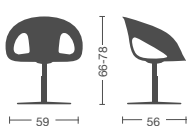

Girevole, gas, con base tonda
acciaio cromata
Swivel, gaslift, chromed steel
round base