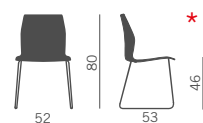

Telaio slitta
Versioni: AV AB AN ACC
Sled frame
Versions: AV AB AN ACC