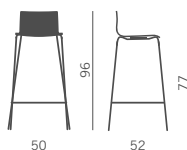

Base piana nera  
Black flat base  
d. 48

Base piana cromata  
Chromed flat base  
d. 48

Base per fissaggio a pavimento  
Base to be fixed on the floor

Base convessa cromata  
Chromed convex base

Rivestito (vari colori)  
Padded (various upholsteries)