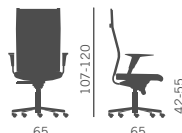

Programma di poltroncine di raffinato design, con schienale in rete, supportato da profili in alluminio lucido.

Series of armchairs with elegant design with backrest in mesh supported by polished aluminium profiles.

Série de fauteuil au lignes raffinés avec dossier en résille sur des profiles en aluminium poli.

Die Kollektion bietet anspruchsvolle Designsessel mit Rückenlehne aus Membran umrahmt von Profilen aus poliertem Aluminium.

Programa de sillones de refinado diseño, con respaldo en malla soportado por perfiles en aluminio pulido.

Schienale alto - High back