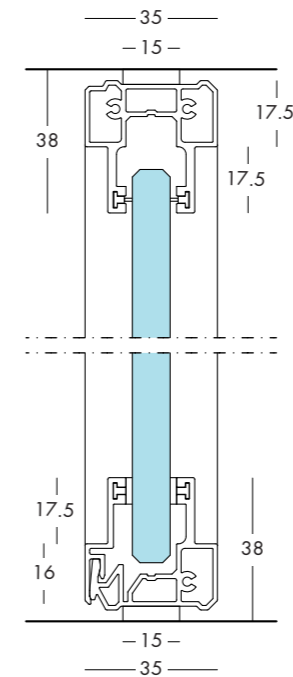

FINITURE

Finishes / Ausführungen / Finitions / Acabados

profilo

PROFILE
PROFIL
PROFIL
PERFIL

aluminium

AO ANODIZED

AL GLOSSY BRUSHED ALUMINIUM

BI WHITE PAINTED

NE BLACK PAINTED

finitura vetri

FINISHING GLASSES
GLAS AUSFÜHRUNG
FINITION VERRES
ACABADO CRISTAL

glass

VØØ TRANSPARENT GLASS

VØC FROSTED GLASS

VFM SMOKED GLASS

VØB SILK-SCREEN PRINTED CLEAR GLASS

VTXO EXTRA CLEAR TRANSPARENT GLASS