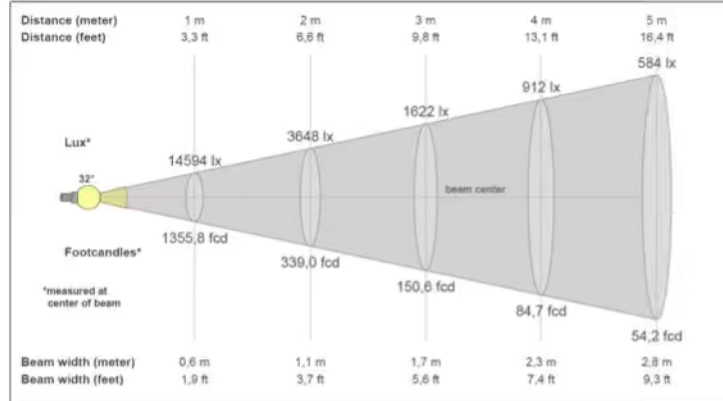

TRANBERG® BlueLine Floodlight

TEF 2581 LED 5000 /10 000 lm

For Area Lighting on Smaller Vessels

Light distribution 5000lm Medium