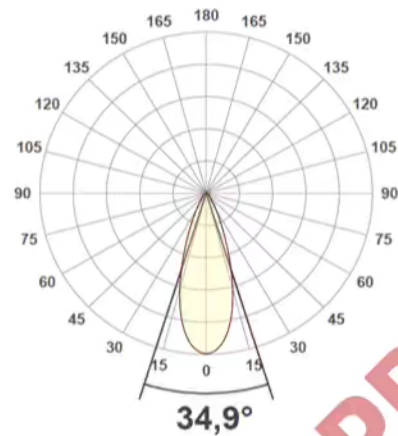

Light distribution 10 000lm Medium

Other light distributions to be illustrated later

R. STAHL TRANBERG AS
Main office | Strandsvingen 6 | N-4032 Stava

SATECO

CAMOGLI (GE) - ITALIA
Tel: +39 0185 773815
www.sateco.it
info@sateco.it