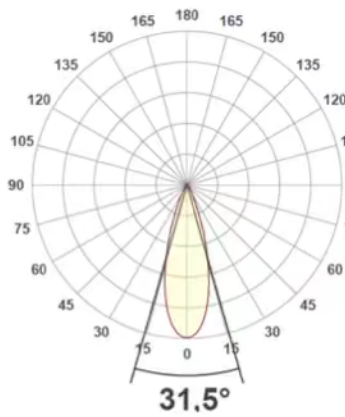

TRANBERG® BlueLine Floodlight

TEF 2581 LED 5000 /10 000 lm

For Area Lighting on Smaller Vessels

Light distribution 5000lm Medium