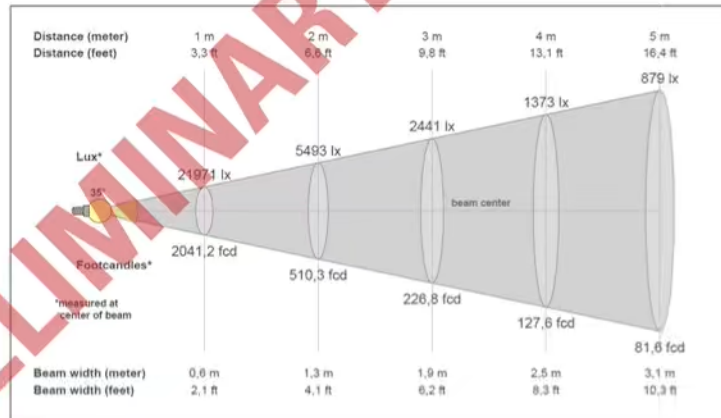

Light distribution 10 000lm Medium

Other light distributions to be illustrated later

R. STAHL TRANBERG AS
Main office | Strandsvingen 6 | N-4032 Stava

SATECO

CAMOGLI (GE) - ITALIA
Tel: +39 0185 773815
www.sateco.it
info@sateco.it